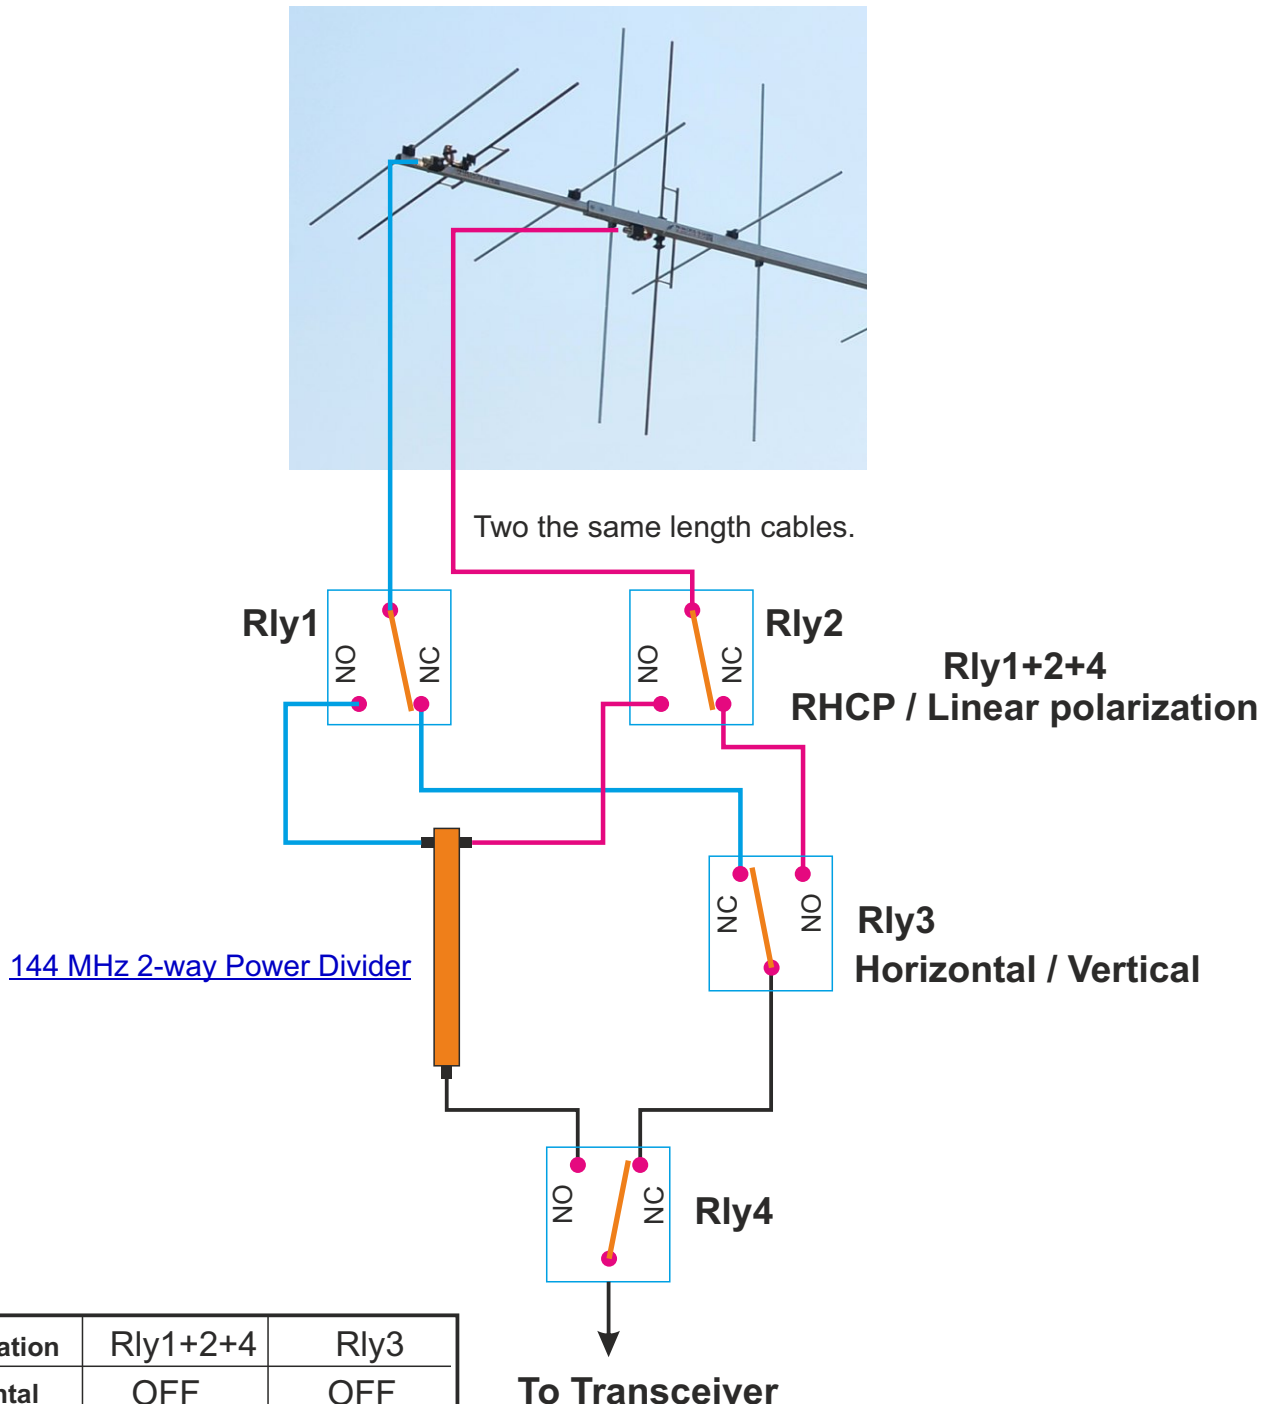

CROSS antenna.

Transmit / Receive: Horizontal - Vertical - RHCP Schematic

Polarization	Rly1+2+4	Rly3
Horizontal	OFF	OFF
Vertical	OFF	ON
RHCP	ON	OFF