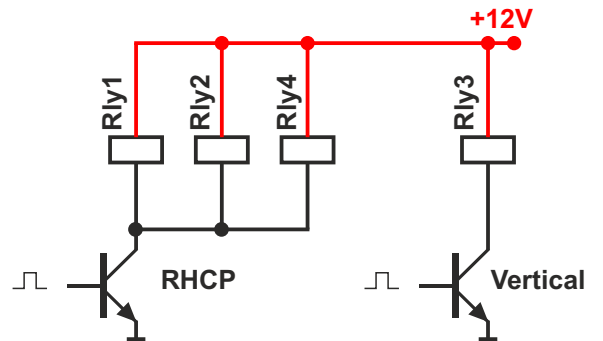

70cm 430 - 450 MHz CROSS antenna 1200W polarization switch Horizontal - Vertical - RHCP

Mechanical switching

Electronic switching