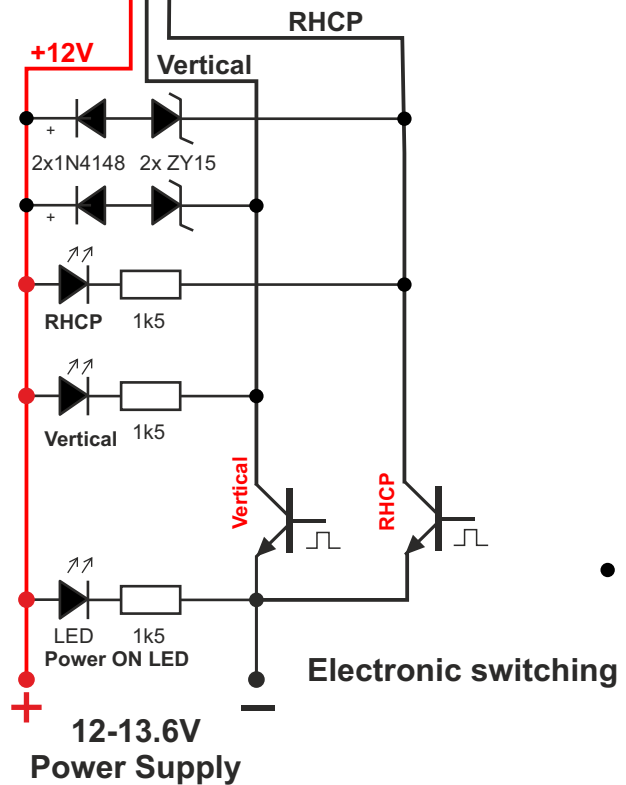

70cm 430 - 450 MHz CROSS antenna 1200W polarization switch Horizontal - Vertical - RHCP

Mechanical switching

Electronic switching