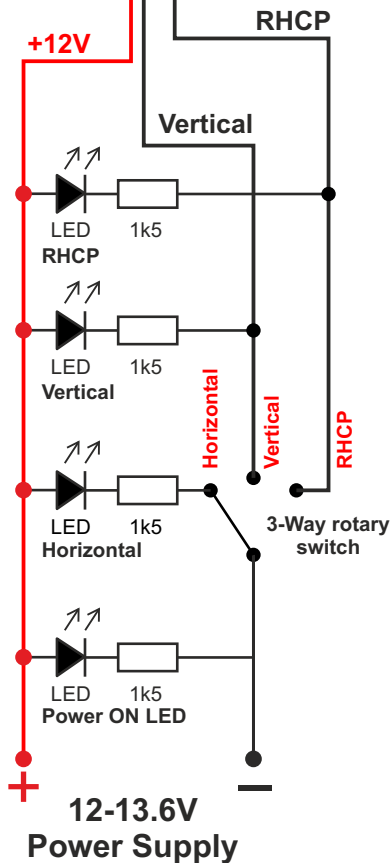

70cm 430 - 450 MHz CROSS antenna 1200W polarization switch Horizontal - Vertical - RHCP

Mechanical switching

Electronic switching