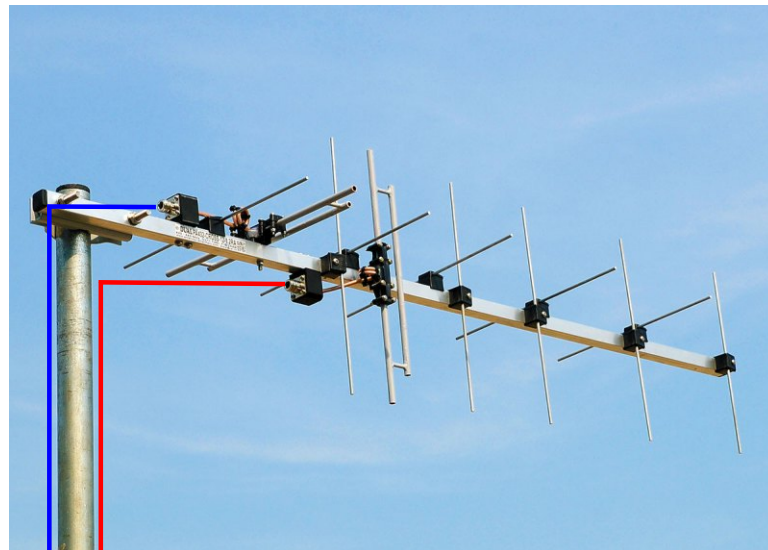

70cm 430 - 450 MHz CROSS antenna 1200W polarization Switch
Transmit / receive: Horizontal - Vertical - RHCP

Wiring:

Two the same length cables.

70cm CROSS antenna 1200W polarization switch. Horizontal - Vertical - RHCP

To transceiver

To mechanical or electronic switching
H / V / RHCP