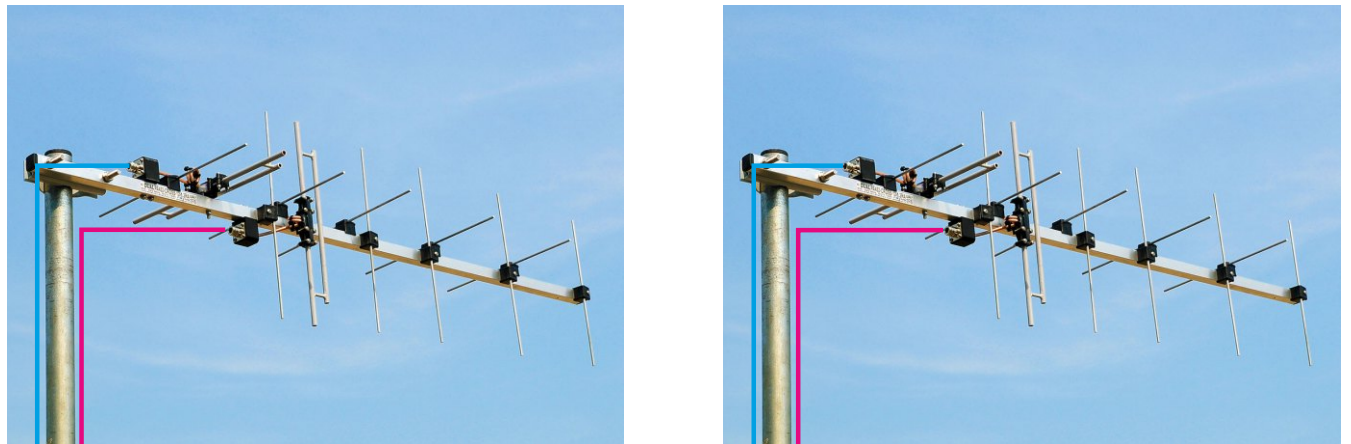

Two 70cm CROSS antennas. Transmit - Receive: Horizontal-Vertical-RHCP

Four the same length cables.

70cm 2-way Power Divider

70cm 2-way Power Divider

Two the same length cables.

70cm CROSS antenna 1200W polarization switch. Horizontal - Vertical - RHCP

To transceiver

To mechanical or electronic switching
H / V / RHCP